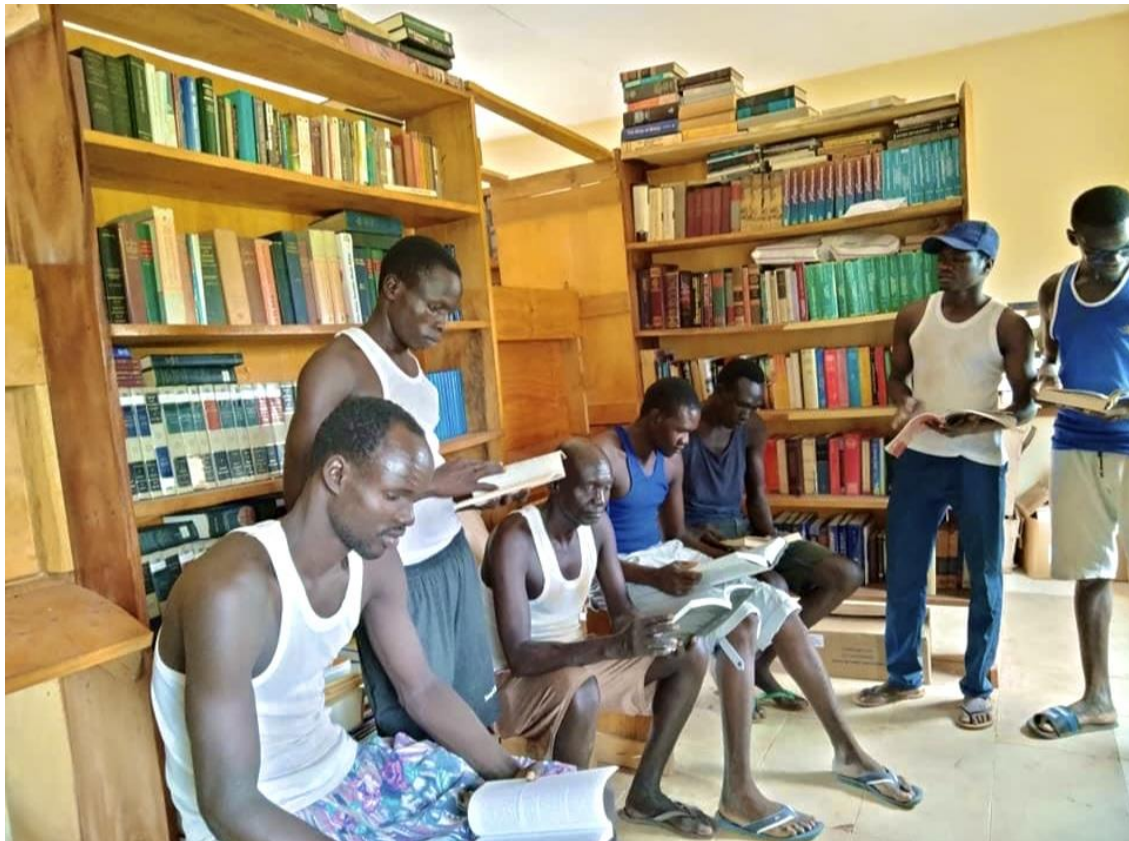

After waiting so long to have the treasure of God's Word taught through the printed writings of orthodox theologians and Lutheran confessors from Luther to today, **men of the Concordia Institute for the Holy Ministry in Yambio, South Sudan, finally have access to a substantial theological library sent from Orphan Grain Train--Michigan.**

The books were donated by Concordia Theological Seminary, various pastoral libraries, and through gatherings by the Lutheran Heritage Foundation.

What a beautiful conclusion to the Orphan Grain Train shipment which arrived this past Christmas Eve.

"Our seminary library is now well quipped with new theological books. Thanks to all the generous donors and to